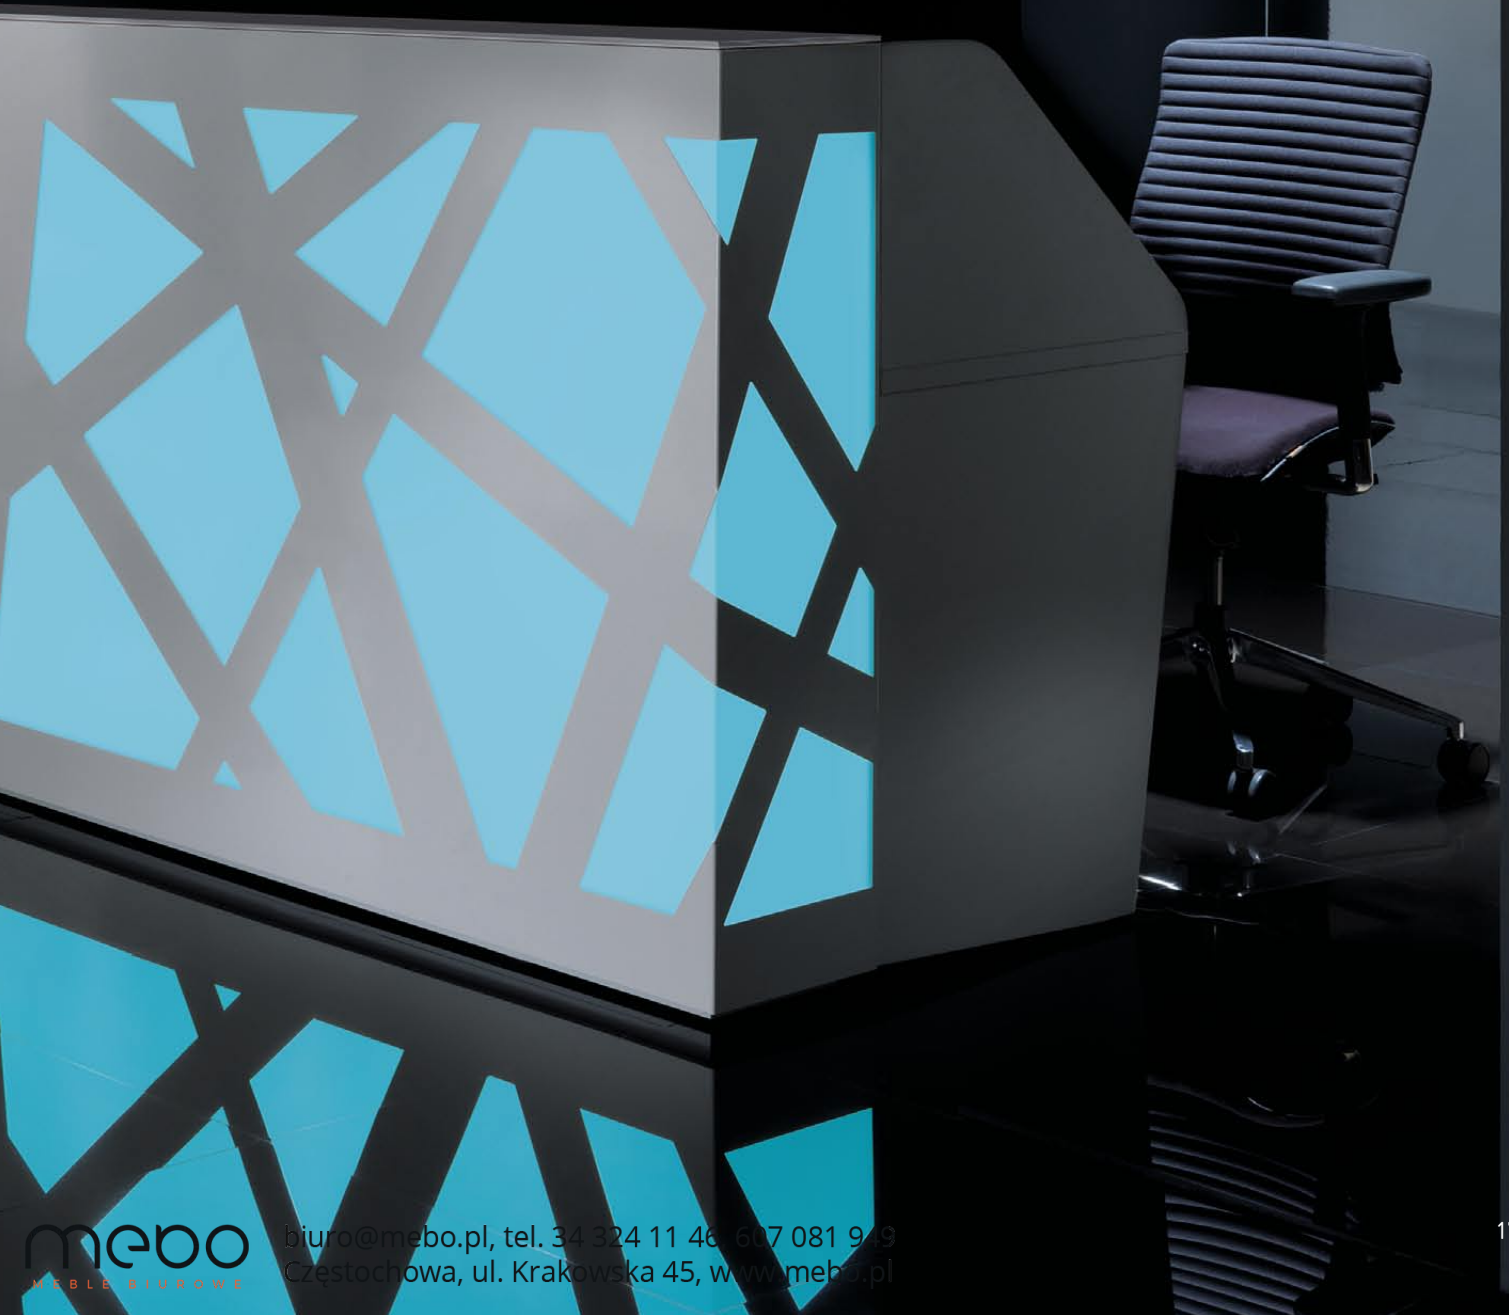

RECEPTION DESKS

.mdd

mebo
MEBLE BIUROWE

LZ662

4400 mm / 173 3/8"

880 mm / 34 5/8"

67 - WHITE PASTEL

All parts of the Zig-Zag reception desk match every room without any problems. The counter can be arranged in any way from the modules which may consists of one or more elements.

ZIG-ZAG

reddot design award
winner 2012

The reception desk with its original form should be enough to arrange every reception hall. It is very effective in dark rooms where it is lightened from the inside and fulfills a role of a spectacular halogen. White, metal openwork wreathing subtly round the body and contrasting with the highlighted interior is a very characteristic element of the reception desk. Beautiful frontal part of the counter hides ergonomic interior with a wide desk top which allows to organize work at the reception desk without any problems.

ZIG-ZAG

ZIG-ZAG

LZ655

1180 / 46 1/2"

4200 mm / 165 1/2"

67 - WHITE PASTEL

reddot design award
winner 2012

REMOTE CONTROL

RGBW LED lighting steered with a remote control allows to regulate the intensity and the color of light automatically. Pressing one button changes the color of the reception desk and allows to light the counter in accordance with the selected program with monotonous or pulsating rhythmical colors.