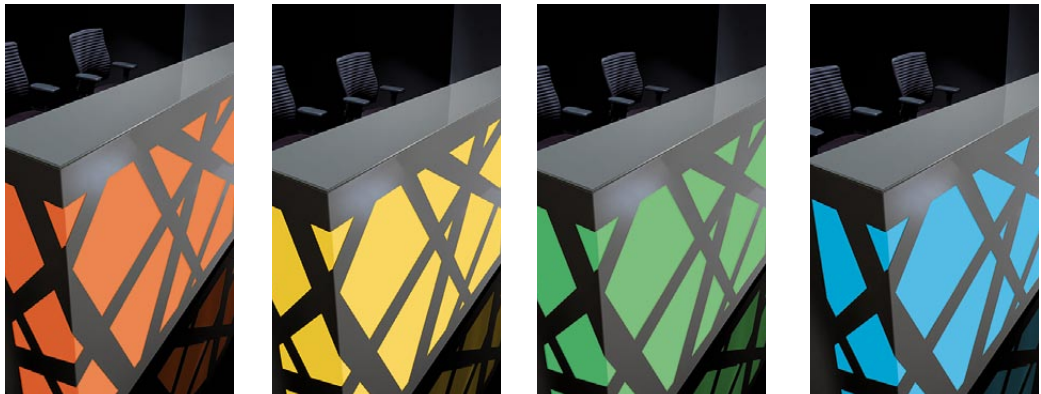

REMOTE CONTROL

RGBW LED lighting steered with a remote control allows to regulate the intensity and the color of light automatically. Pressing one button changes the color of the reception desk and allows to light the counter in accordance with the selected program with monotonous or pulsating rhythmical colors.

LZ646

880 mm / 34 5/8"

2200 mm / 86 3/4"

67 - WHITE PASTEL