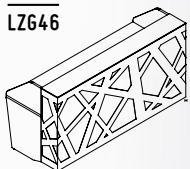

RECEPTION DESKS

.mdd

mebo
MEBLE BIUROWE

LZ662

4400 mm / 173 3/8"

880 mm / 34 5/8"

67 - WHITE PASTEL

All parts of the Zig-Zag reception desk match every room without any problems. The counter can be arranged in any way from the modules which may consists of one or more elements.

LZG46

880 mm / 34 5/8"

2200 mm / 86 3/4"

67 - WHITE PASTEL

SNL16

1440 mm / 56 3/4"

BLACK GLOSS

reddot design award
winner 2012