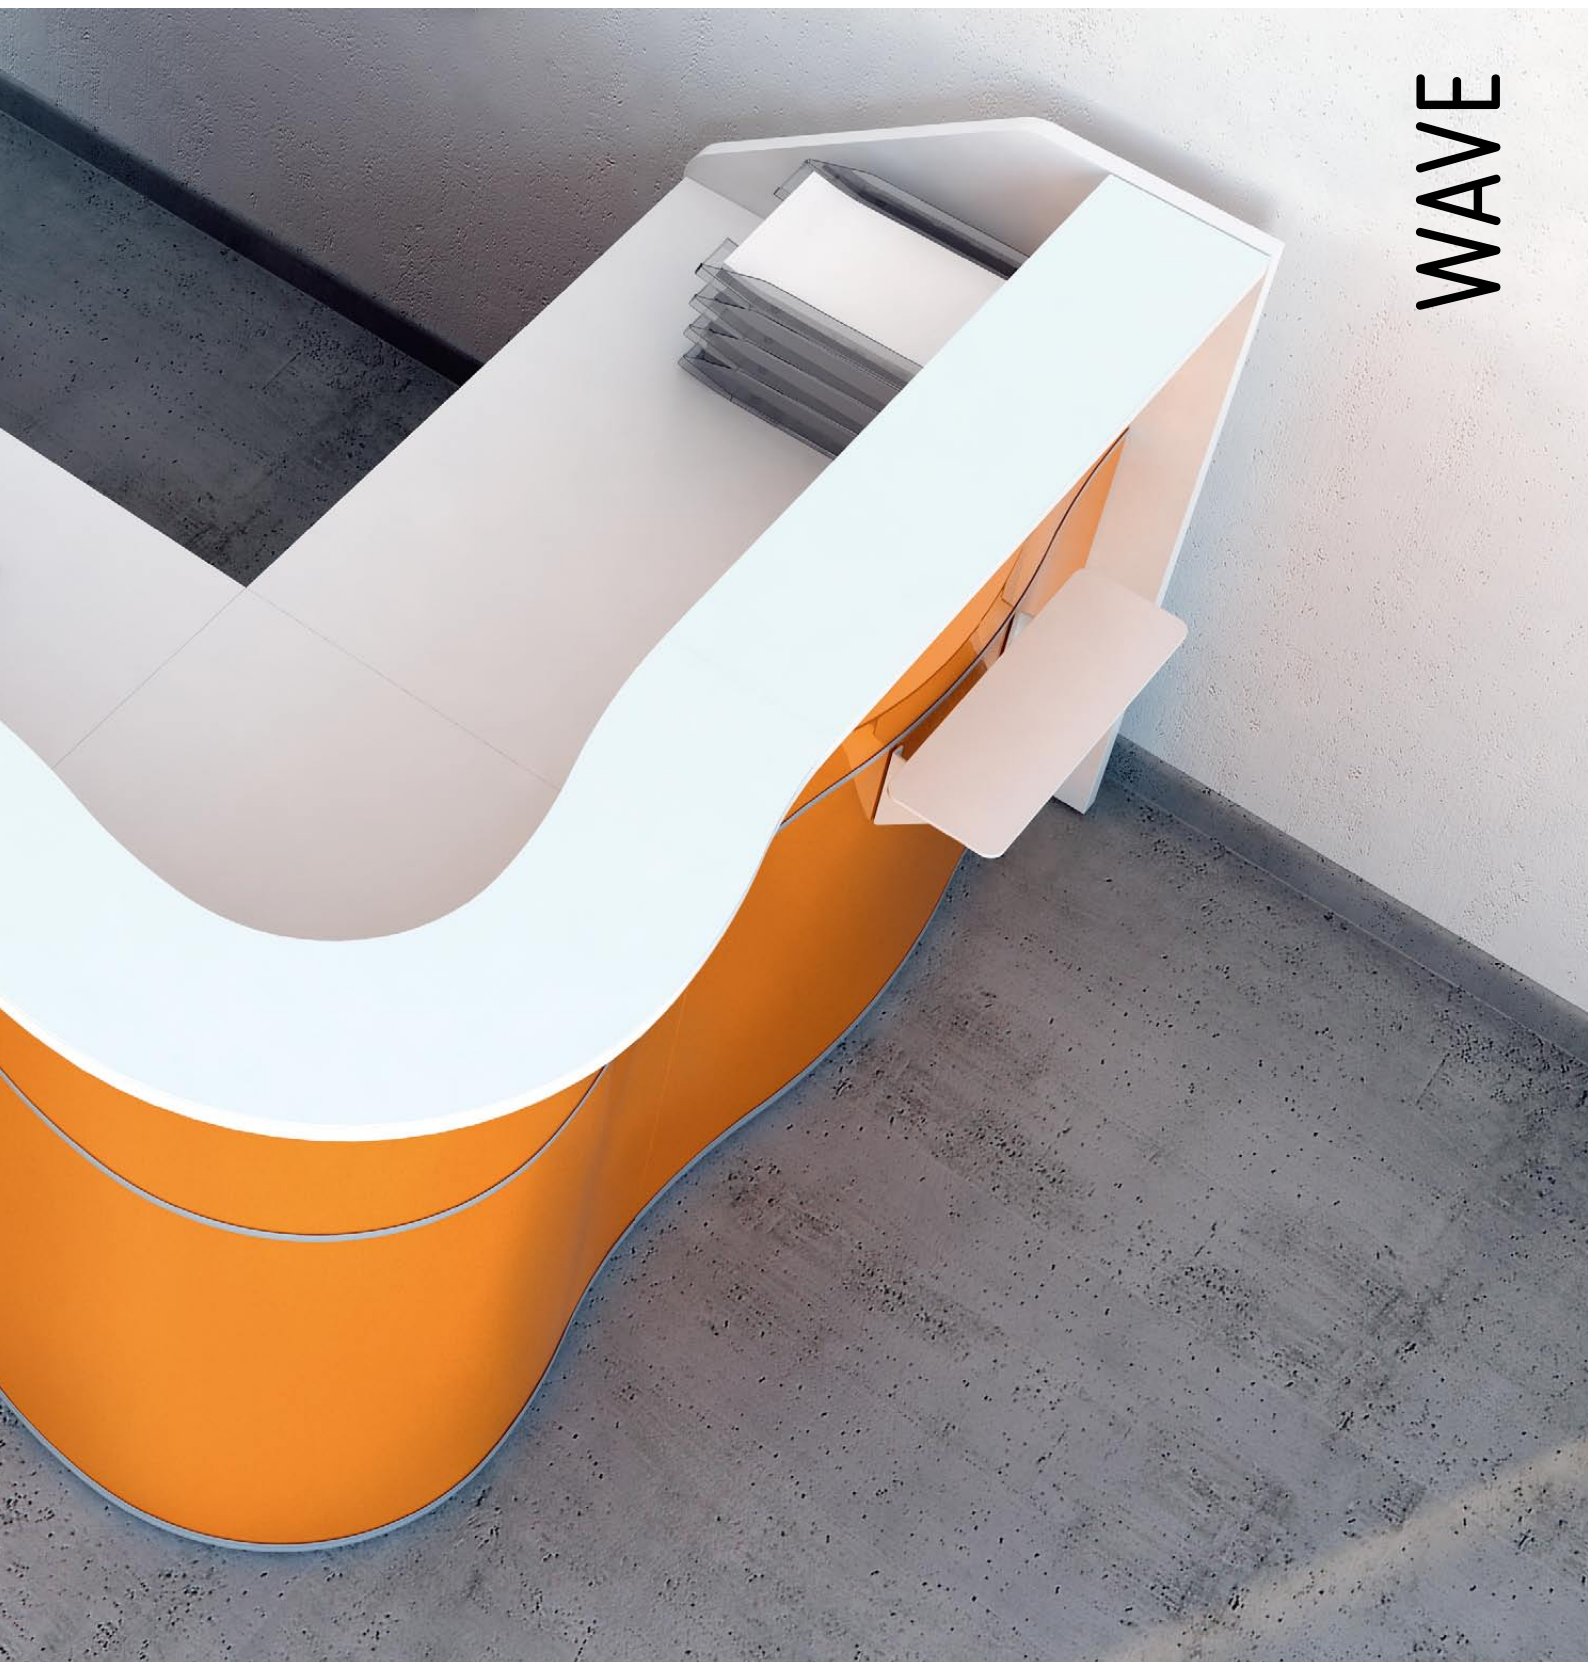

- 81 - HIGH GLOSS BURGUNDY
- 67 - WHITE PASTEL

The outstanding traits of the WAVE include its vibrant and live colors in an abundant variety of burgundy, white, green, orange. Individual spaces are colorfully defined since the Wave's ability to blend into any office space is unequivocal. A wide array of modular elements optimizes the flexibility of arrangements in all situations.

925 mm / 36 1/2"

73 - HIGH GLOSS WHITE

67 - WHITE PASTEL

mini WAVE

The wave reception was created with both enormous and compact office spaces in mind. This brilliant design synchronizes its functionality and esthetic properties.

# WAVE

LUV40P + 2xLUV09

1792 mm / 70 5/8"

2780 mm / 109 1/2"

74 - HIGH GLOSS  
ORANGE

67 - WHITE PASTEL