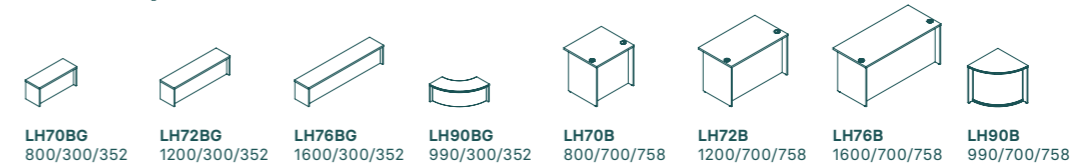

Eko

Vik

Art

Echo

Table

Reception

Common Elements