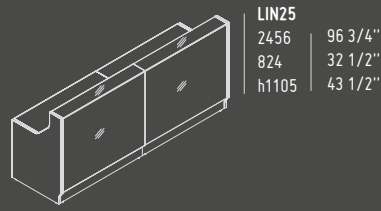

LINEA

AVAILABLE COLOURS

08 - BLACK

26 - ALUMINIUM
SATINATO

67 - WHITE
PASTEL

124 - SILVER
GLASS

134 - DARK
TURQUOISE GLASS

135 - YELLOW
GLASS

136 - FUCHSIA
GLASS

116 - BLACK
GLASS

117 - WHITE
GLASS