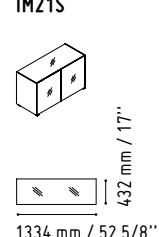

CHECK YOUR WIRELESS DEVICE
YOU CAN CONNECT NOW.

4

LIN33L

1856 mm / 73 1/8"

1122 mm / 44 1/4"

135 - YELLOW
GLAS

26 - ALUMINIUM
SATINATO

MM-2WP

1140 mm / 44 7/8"

720 mm / 28 3/8"

INDYWIDUAL

CUZ12 - GREY

MM-PU

650 mm / 25 5/8"

650 mm / 25 5/8"

CUZ12 - GREY

SNA20

2000 mm / 78 7/8"

90 mm / 3 1/2"

WHITE GLOSS

LIN35P

2650 mm / 104 3/8"

1150 mm / 45 3/8"

- 117 - WHITE GLASS
- 67 - WHITE PASTEL

SSL15

1500 mm / 59 1/8"

590 mm / 23 1/4"

- WHITE GLOSS

IM21S

1334 mm / 52 5/8"

432 mm / 17"

- 117 - WHITE GLASS
- 67 - WHITE PASTEL