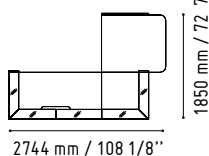

- 116 - BLACK GLASS
- 08 - BLACK