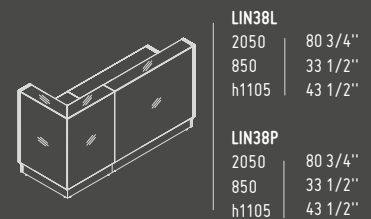

LINEA

AVAILABLE COLOURS

08 - BLACK

26 - ALUMINIUM
SATINATO

67 - WHITE
PASTEL

124 - SILVER
GLASS

134 - DARK
TURQUOISE GLASS

135 - YELLOW
GLASS

136 - FUCHSIA
GLASS

116 - BLACK
GLASS

117 - WHITE
GLASS