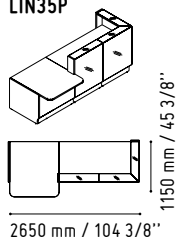

CHECK YOUR WIRELESS DEVICE
YOU CAN CONNECT NOW.

4

LIN33L

1856 mm / 73 1/8"

1122 mm / 44 1/4"

135 - YELLOW
GLAS

26 - ALUMINIUM
SATINATO

MM-2WP

1140 mm / 44 7/8"

720 mm / 28 3/8"

INDYWIDUAL

CUZ12 - GREY

MM-PU

650 mm / 25 5/8"

650 mm / 25 5/8"

CUZ12 - GREY

SNA20

2000 mm / 78 7/8"

90 mm / 3 1/2"

WHITE GLOSS

LIN35P

2650 mm / 104 3/8"

1150 mm / 45 3/8"

- 117 - WHITE GLASS
- 67 - WHITE PASTEL

SSL15

1500 mm / 59 1/8"

590 mm / 23 1/4"

- WHITE GLOSS

IM21S

1334 mm / 52 5/8"

432 mm / 17"

- 117 - WHITE GLASS
- 67 - WHITE PASTEL