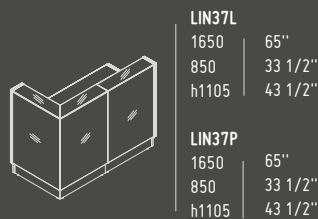

LINEA

AVAILABLE COLOURS

08 - BLACK

26 - ALUMINIUM
SATINATO

67 - WHITE
PASTEL

124 - SILVER
GLASS

134 - DARK
TURQUOISE GLASS

135 - YELLOW
GLASS

136 - FUCHSIA
GLASS

116 - BLACK
GLASS

117 - WHITE
GLASS