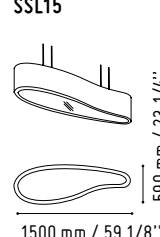

CHECK YOUR WIRELESS DEVICE
YOU CAN CONNECT NOW.

4

LIN33L

1856 mm / 73 1/8"

1122 mm / 44 1/4"

135 - YELLOW
GLAS

26 - ALUMINIUM
SATINATO

MM-2WP

1140 mm / 44 7/8"

720 mm / 28 3/8"

INDYWIDUAL

CUZ12 - GREY

MM-PU

650 mm / 25 5/8"

650 mm / 25 5/8"

CUZ12 - GREY

SNA20

2000 mm / 78 7/8"

90 mm / 3 1/2"

WHITE GLOSS

LIN35P

2650 mm / 104 3/8"

1150 mm / 45 3/8"

- 117 - WHITE GLASS
- 67 - WHITE PASTEL

SSL15

1500 mm / 59 1/8"

590 mm / 23 1/4"

- WHITE GLOSS

IM21S

1334 mm / 52 5/8"

432 mm / 17"

- 117 - WHITE GLASS
- 67 - WHITE PASTEL