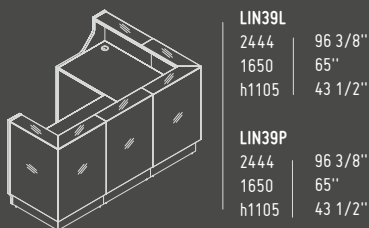

LINEA

AVAILABLE COLOURS

08 - BLACK

26 - ALUMINIUM
SATINATO

67 - WHITE
PASTEL

124 - SILVER
GLASS

134 - DARK
TURQUOISE GLASS

135 - YELLOW
GLASS

136 - FUCHSIA
GLASS

116 - BLACK
GLASS

117 - WHITE
GLASS