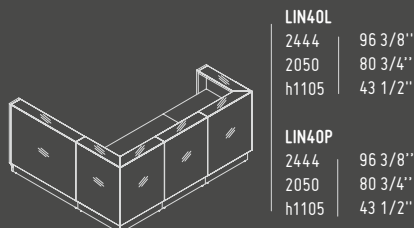

LINEA

AVAILABLE COLOURS

08 - BLACK

26 - ALUMINIUM
SATINATO

67 - WHITE
PASTEL

124 - SILVER
GLASS

134 - DARK
TURQUOISE GLASS

135 - YELLOW
GLASS

136 - FUCHSIA
GLASS

116 - BLACK
GLASS

117 - WHITE
GLASS