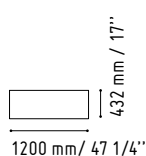

- 08 - BLACK TAMBOUR
- 08 - BLACK