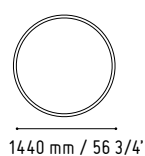

- BLACK GLOSS