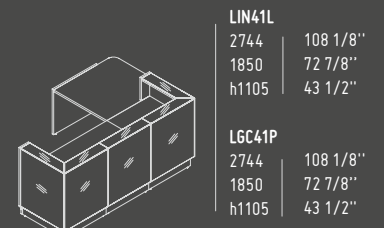

LINEA

AVAILABLE COLOURS

08 - BLACK

26 - ALUMINIUM
SATINATO

67 - WHITE
PASTEL

124 - SILVER
GLASS

134 - DARK
TURQUOISE GLASS

135 - YELLOW
GLASS

136 - FUCHSIA
GLASS

116 - BLACK
GLASS

117 - WHITE
GLASS