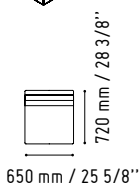

- CUZ2A - VIOLET
- CUZ12 - GREY